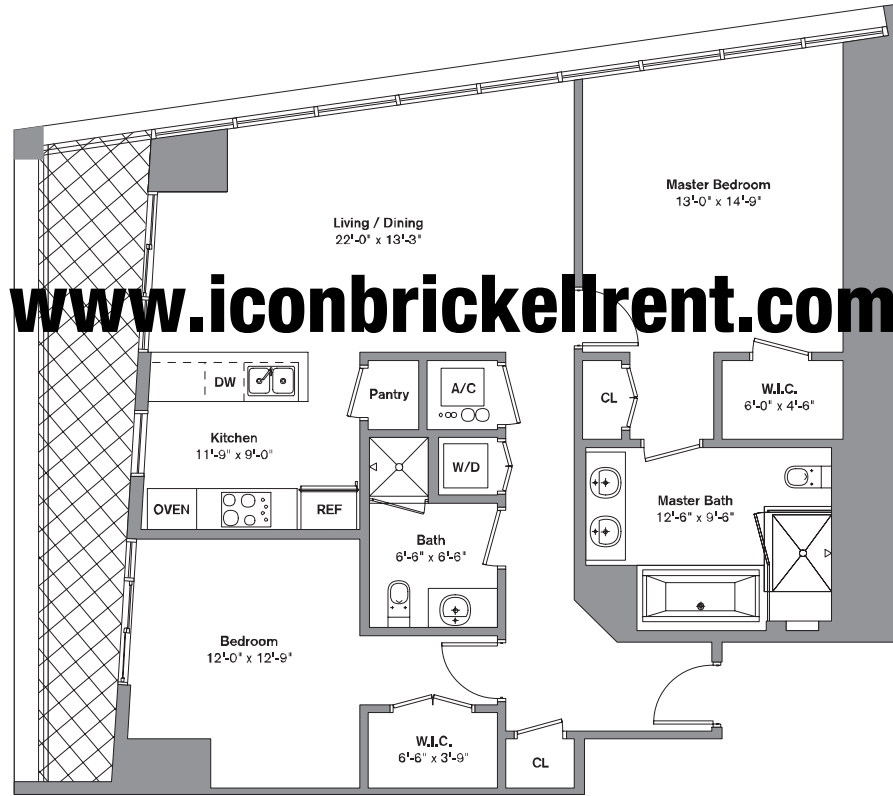

RESIDENCE UNIT D

2 Bedroom / 2 Bath

Total: 1,286 SF

www.iconbrickellrent.com